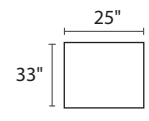

POPULAR CONFIGURATIONS

-35L / -82R

-35L / -15 / -35R

-35L / -15 / -10 / -10 / -82R

-82L / -10 / -04R

-04L / -10 / -15 / -10 / -04R

-04L / -10 / -15 / -10 / -10 / -82R

DIMENSIONS

Seat Depth: 23"

Seat Height: 18"

Arm Height: 27"

Height: 27"

Overall Height: 32"

 21" Toss Pillow

COLLECTION PIECES

-35LFX SOFA

-35RFX SOFA

-04LFX CHAIR

-04RFX CHAIR

-15XXX CORNER UNIT

-82LFX CHAISE

-82RFX CHAISE

-70XXX ESTATE SOFA

-30XXX SOFA

-20XXX LOVESEAT

-01XXX ARM CHAIR

-10XXX ARMLESS CHAIR

-02XXX OTTOMAN

All dimensions are approximate

AVAILABLE IN **200+** FABRICS