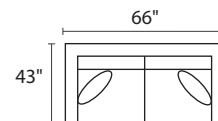

POPULAR CONFIGURATIONS

-35L / -82R

-35L / -15 / -35R

-35L / -15 / -10 / -10 / -82R

-82L / -10 / -04R

-04L / -10 / -15 / -10 / -04R

-04L / -10 / -15 / -10 / -10 / -82R

DIMENSIONS

Seat Depth: 23"

Seat Height: 18"

Arm Height: 27"

Height: 27"

Overall Height: 32"

 21" Toss Pillow

COLLECTION PIECES

-35LFX SOFA

-35RFX SOFA

-04LFX CHAIR

-04RFX CHAIR

-15XXX CORNER UNIT

-82LFX CHAISE

-82RFX CHAISE

-70XXX ESTATE SOFA

-30XXX SOFA

-20XXX LOVESEAT

-01XXX ARM CHAIR

-10XXX ARMLESS CHAIR

-02XXX OTTOMAN

All dimensions are approximate

AVAILABLE IN **200+** FABRICS