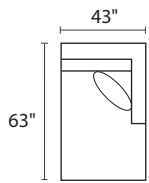

POPULAR CONFIGURATIONS

-35L / -82R

-35L / -15 / -35R

-35L / -15 / -10 / -10 / -82R

-82L / -10 / -04R

-04L / -10 / -15 / -10 / -04R

-04L / -10 / -15 / -10 / -10 / -82R

DIMENSIONS

Seat Depth: 23"

Seat Height: 18"

Arm Height: 27"

Height: 27"

Overall Height: 32"

 21" Toss Pillow

COLLECTION PIECES

-35LFX SOFA

-35RFX SOFA

-04LFX CHAIR

-04RFX CHAIR

-15XXX CORNER UNIT

-82LFX CHAISE

-82RFX CHAISE

-70XXX ESTATE SOFA

-30XXX SOFA

-20XXX LOVESEAT

-01XXX ARM CHAIR

-10XXX ARMLESS CHAIR

-02XXX OTTOMAN

All dimensions are approximate

AVAILABLE IN **200+** FABRICS