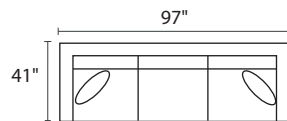

POPULAR CONFIGURATIONS

-35L / -82R

-35L / -15 / -35R

-35L / -15 / -10 / -10 / -82R

-82L / -10 / -04R

-04L / -10 / -15 / -10 / -04R

-04L / -10 / -15 / -10 / -10 / -82R

DIMENSIONS

Seat Depth: 23"

Seat Height: 18"

Arm Height: 27"

Height: 27"

Overall Height: 32"

 21" Toss Pillow

COLLECTION PIECES

-35LFX SOFA

-35RFX SOFA

-04LFX CHAIR

-04RFX CHAIR

-15XXX CORNER UNIT

-82LFX CHAISE

-82RFX CHAISE

-70XXX ESTATE SOFA

-30XXX SOFA

-20XXX LOVESEAT

-01XXX ARM CHAIR

-10XXX ARMLESS CHAIR

-02XXX OTTOMAN

All dimensions are approximate

AVAILABLE IN **200+** FABRICS