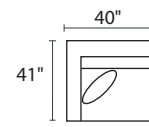

POPULAR CONFIGURATIONS

-35L / -82R

-35L / -15 / -35R

-35L / -15 / -10 / -10 / -82R

-82L / -10 / -04R

-04L / -10 / -15 / -10 / -04R

-04L / -10 / -15 / -10 / -10 / -82R

DIMENSIONS

Seat Depth: 23"

Seat Height: 18"

Arm Height: 27"

Height: 27"

Overall Height: 32"

 21" Toss Pillow

COLLECTION PIECES

-35LFX SOFA

-35RFX SOFA

-04LFX CHAIR

-04RFX CHAIR

-15XXX CORNER UNIT

-82LFX CHAISE

-82RFX CHAISE

-70XXX ESTATE SOFA

-30XXX SOFA

-20XXX LOVESEAT

-01XXX ARM CHAIR

-10XXX ARMLESS CHAIR

-02XXX OTTOMAN

All dimensions are approximate

AVAILABLE IN **200+** FABRICS