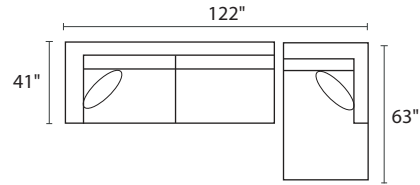

POPULAR CONFIGURATIONS

-35L / -82R

-35L / -15 / -35R

-35L / -15 / -10 / -10 / -82R

-82L / -10 / -04R

-04L / -10 / -15 / -10 / -04R

-04L / -10 / -15 / -10 / -10 / -82R

DIMENSIONS

Seat Depth: 23"

Seat Height: 18"

Arm Height: 27"

Height: 27"

Overall Height: 32"

 21" Toss Pillow

COLLECTION PIECES

-35LFX SOFA

-20XXX LOVESEAT

-01XXX ARM CHAIR

-10XXX ARMLESS CHAIR

-02XXX OTTOMAN

All dimensions are approximate

AVAILABLE IN **200+** FABRICS