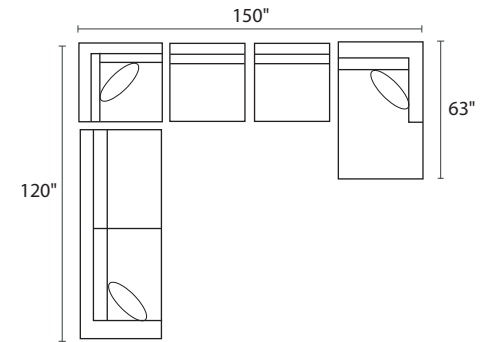

POPULAR CONFIGURATIONS

-35L / -82R

-35L / -15 / -35R

-35L / -15 / -10 / -10 / -82R

-82L / -10 / -04R

-04L / -10 / -15 / -10 / -04R

-04L / -10 / -15 / -10 / -10 / -82R

DIMENSIONS

Seat Depth: 23"

Seat Height: 18"

Arm Height: 27"

Height: 27"

Overall Height: 32"

 21" Toss Pillow

COLLECTION PIECES

-35LFX SOFA

-20XXX LOVESEAT

-01XXX ARM CHAIR

-10XXX ARMLESS CHAIR

-02XXX OTTOMAN

All dimensions are approximate

AVAILABLE IN **200+** FABRICS