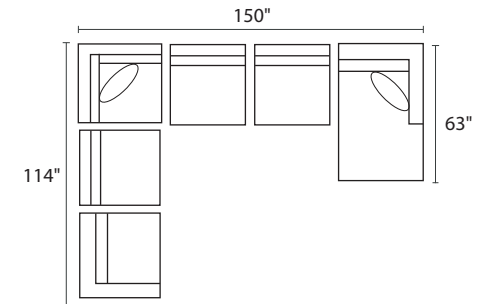

POPULAR CONFIGURATIONS

-35L / -82R

-35L / -15 / -35R

-35L / -15 / -10 / -10 / -82R

-82L / -10 / -04R

-04L / -10 / -15 / -10 / -04R

-04L / -10 / -15 / -10 / -10 / -82R

DIMENSIONS

Seat Depth: 23"

Seat Height: 18"

Arm Height: 27"

Height: 27"

Overall Height: 32"

 21" Toss Pillow

COLLECTION PIECES

-35LFX SOFA

-20XXX LOVESEAT

-01XXX ARM CHAIR

-10XXX ARMLESS CHAIR

-02XXX OTTOMAN

All dimensions are approximate

AVAILABLE IN **200+** FABRICS