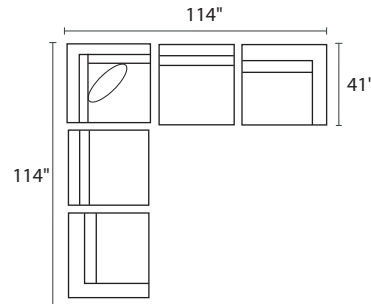

POPULAR CONFIGURATIONS

-35L / -82R

-35L / -15 / -35R

-35L / -15 / -10 / -10 / -82R

-82L / -10 / -04R

-04L / -10 / -15 / -10 / -04R

-04L / -10 / -15 / -10 / -10 / -82R

DIMENSIONS

Seat Depth: 23"

Seat Height: 18"

Arm Height: 27"

Height: 27"

Overall Height: 32"

 21" Toss Pillow

COLLECTION PIECES

-35LFX SOFA

-20XXX LOVESEAT

-01XXX ARM CHAIR

-10XXX ARMLESS CHAIR

-02XXX OTTOMAN

All dimensions are approximate

AVAILABLE IN **200+** FABRICS