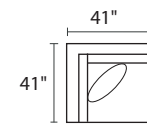

POPULAR CONFIGURATIONS

-35L / -82R

-35L / -15 / -35R

-35L / -15 / -10 / -10 / -82R

-82L / -10 / -04R

-04L / -10 / -15 / -10 / -04R

-04L / -10 / -15 / -10 / -10 / -82R

DIMENSIONS

Seat Depth: 23"

Seat Height: 18"

Arm Height: 27"

Height: 27"

Overall Height: 32"

 21" Toss Pillow

COLLECTION PIECES

-35LFX SOFA

-35RFX SOFA

-04LFX CHAIR

-04RFX CHAIR

-15XXX CORNER UNIT

-82LFX CHAISE

-82RFX CHAISE

-70XXX ESTATE SOFA

-30XXX SOFA

-20XXX LOVESEAT

-01XXX ARM CHAIR

-10XXX ARMLESS CHAIR

-02XXX OTTOMAN

All dimensions are approximate

AVAILABLE IN **200+** FABRICS