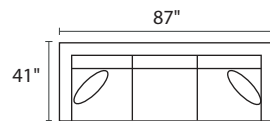

POPULAR CONFIGURATIONS

-35L / -82R

-35L / -15 / -35R

-35L / -15 / -10 / -10 / -82R

-82L / -10 / -04R

-04L / -10 / -15 / -10 / -04R

-04L / -10 / -15 / -10 / -10 / -82R

DIMENSIONS

Seat Depth: 23"

Seat Height: 18"

Arm Height: 27"

Height: 27"

Overall Height: 32"

 21" Toss Pillow

COLLECTION PIECES

-35LFX SOFA

-35RFX SOFA

-04LFX CHAIR

-04RFX CHAIR

-15XXX CORNER UNIT

-82LFX CHAISE

-82RFX CHAISE

-70XXX ESTATE SOFA

-30XXX SOFA

-20XXX LOVESEAT

-01XXX ARM CHAIR

-10XXX ARMLESS CHAIR

-02XXX OTTOMAN

All dimensions are approximate

AVAILABLE IN **200+** FABRICS