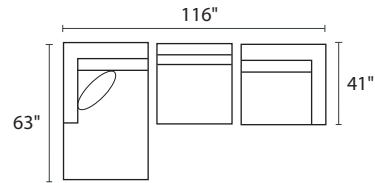

POPULAR CONFIGURATIONS

-35L / -82R

-35L / -15 / -35R

-35L / -15 / -10 / -10 / -82R

-82L / -10 / -04R

-04L / -10 / -15 / -10 / -04R

-04L / -10 / -15 / -10 / -10 / -82R

DIMENSIONS

Seat Depth: 23"

Seat Height: 18"

Arm Height: 27"

Height: 27"

Overall Height: 32"

 21" Toss Pillow

COLLECTION PIECES

-35LFX SOFA

-20XXX LOVESEAT

-01XXX ARM CHAIR

-10XXX ARMLESS CHAIR

-02XXX OTTOMAN

All dimensions are approximate

AVAILABLE IN **200+** FABRICS