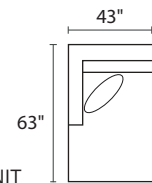

POPULAR CONFIGURATIONS

-35L / -82R

-35L / -15 / -35R

-35L / -15 / -10 / -10 / -82R

-82L / -10 / -04R

-04L / -10 / -15 / -10 / -04R

-04L / -10 / -15 / -10 / -10 / -82R

DIMENSIONS

Seat Depth: 23"

Seat Height: 18"

Arm Height: 27"

Height: 27"

Overall Height: 32"

 21" Toss Pillow

COLLECTION PIECES

-35LFX SOFA

-35RFX SOFA

-04LFX CHAIR

-04RFX CHAIR

-15XXX CORNER UNIT

-82LFX CHAISE

-82RFX CHAISE

-70XXX ESTATE SOFA

-30XXX SOFA

-20XXX LOVESEAT

-01XXX ARM CHAIR

-10XXX ARMLESS CHAIR

-02XXX OTTOMAN

All dimensions are approximate

AVAILABLE IN **200+** FABRICS