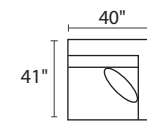

POPULAR CONFIGURATIONS

-35L / -82R

-35L / -15 / -35R

-35L / -15 / -10 / -10 / -82R

-82L / -10 / -04R

-04L / -10 / -15 / -10 / -04R

-04L / -10 / -15 / -10 / -10 / -82R

DIMENSIONS

Seat Depth: 23"

Seat Height: 18"

Arm Height: 27"

Height: 27"

Overall Height: 32"

 21" Toss Pillow

COLLECTION PIECES

-35LFX SOFA

-35RFX SOFA

-04LFX CHAIR

-04RFX CHAIR

-15XXX CORNER UNIT

-82LFX CHAISE

-82RFX CHAISE

-70XXX ESTATE SOFA

-30XXX SOFA

-20XXX LOVESEAT

-01XXX ARM CHAIR

-10XXX ARMLESS CHAIR

-02XXX OTTOMAN

All dimensions are approximate

AVAILABLE IN **200+** FABRICS