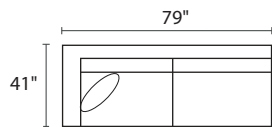

POPULAR CONFIGURATIONS

-35L / -82R

-35L / -15 / -35R

-35L / -15 / -10 / -10 / -82R

-82L / -10 / -04R

-04L / -10 / -15 / -10 / -04R

-04L / -10 / -15 / -10 / -10 / -82R

DIMENSIONS

Seat Depth: 23"

Seat Height: 18"

Arm Height: 27"

Height: 27"

Overall Height: 32"

 21" Toss Pillow

COLLECTION PIECES

-35LFX SOFA

-35RFX SOFA

-04LFX CHAIR

-04RFX CHAIR

-15XXX CORNER UNIT

-82LFX CHAISE

-82RFX CHAISE

-70XXX ESTATE SOFA

-30XXX SOFA

-20XXX LOVESEAT

-01XXX ARM CHAIR

-10XXX ARMLESS CHAIR

-02XXX OTTOMAN

All dimensions are approximate

AVAILABLE IN **200+** FABRICS