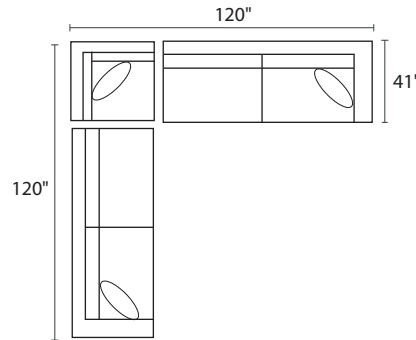

POPULAR CONFIGURATIONS

-35L / -82R

-35L / -15 / -35R

-35L / -15 / -10 / -10 / -82R

-82L / -10 / -04R

-04L / -10 / -15 / -10 / -04R

-04L / -10 / -15 / -10 / -10 / -82R

DIMENSIONS

Seat Depth: 23"

Seat Height: 18"

Arm Height: 27"

Height: 27"

Overall Height: 32"

 21" Toss Pillow

COLLECTION PIECES

-35LFX SOFA

-20XXX LOVESEAT

-01XXX ARM CHAIR

-10XXX ARMLESS CHAIR

-02XXX OTTOMAN

All dimensions are approximate

AVAILABLE IN **200+** FABRICS