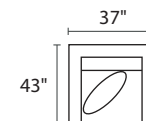

POPULAR CONFIGURATIONS

-35L / -82R

-35L / -15 / -35R

-35L / -15 / -10 / -10 / -82R

-82L / -10 / -04R

-04L / -10 / -15 / -10 / -04R

-04L / -10 / -15 / -10 / -10 / -82R

DIMENSIONS

Seat Depth: 23"

Seat Height: 18"

Arm Height: 27"

Height: 27"

Overall Height: 32"

 21" Toss Pillow

COLLECTION PIECES

-35LFX SOFA

-35RFX SOFA

-04LFX CHAIR

-04RFX CHAIR

-15XXX CORNER UNIT

-82LFX CHAISE

-82RFX CHAISE

-70XXX ESTATE SOFA

-30XXX SOFA

-20XXX LOVESEAT

-01XXX ARM CHAIR

-10XXX ARMLESS CHAIR

-02XXX OTTOMAN

All dimensions are approximate

AVAILABLE IN **200+** FABRICS