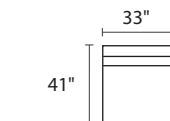

POPULAR CONFIGURATIONS

-35L / -82R

-35L / -15 / -35R

-35L / -15 / -10 / -10 / -82R

-82L / -10 / -04R

-04L / -10 / -15 / -10 / -04R

-04L / -10 / -15 / -10 / -10 / -82R

DIMENSIONS

Seat Depth: 23"

Seat Height: 18"

Arm Height: 27"

Height: 27"

Overall Height: 32"

 21" Toss Pillow

COLLECTION PIECES

-35LFX SOFA

-35RFX SOFA

-04LFX CHAIR

-04RFX CHAIR

-15XXX CORNER UNIT

-82LFX CHAISE

-82RFX CHAISE

-70XXX ESTATE SOFA

-30XXX SOFA

-20XXX LOVESEAT

-01XXX ARM CHAIR

-10XXX ARMLESS CHAIR

-02XXX OTTOMAN

All dimensions are approximate

AVAILABLE IN **200+** FABRICS