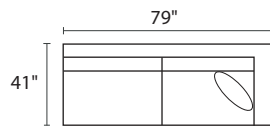

POPULAR CONFIGURATIONS

-35L / -82R

-35L / -15 / -35R

-35L / -15 / -10 / -10 / -82R

-82L / -10 / -04R

-04L / -10 / -15 / -10 / -04R

-04L / -10 / -15 / -10 / -10 / -82R

DIMENSIONS

Seat Depth: 23"

Seat Height: 18"

Arm Height: 27"

Height: 27"

Overall Height: 32"

 21" Toss Pillow

COLLECTION PIECES

-35LFX SOFA

-35RFX SOFA

-04LFX CHAIR

-04RFX CHAIR

-15XXX CORNER UNIT

-82LFX CHAISE

-82RFX CHAISE

-70XXX ESTATE SOFA

-30XXX SOFA

-20XXX LOVESEAT

-01XXX ARM CHAIR

-10XXX ARMLESS CHAIR

-02XXX OTTOMAN

All dimensions are approximate

AVAILABLE IN **200+** FABRICS