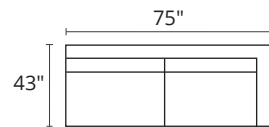

S1261 VALENTINA

POPULAR CONFIGURATIONS

-35L / -15 / -35R

-82L / -35R

-35L / -15 / -10 / -10 / -82R

DIMENSIONS

Seat Depth: 22"

Seat Height: 21"

Arm Height: 24"

Height: 31"

Total Height: 34"

 23" Toss Pillow

 17"x21" Toss Pillow

COLLECTION PIECES

-35LFX SOFA

-35RFX SOFA

-10XXX ARMLESS CHAIR

-15XXX CORNER UNIT

-82LFX CHAISE

-82RFX CHAISE

-04LFX CHAIR

-04RFX CHAIR

-70XXX ESTATE SOFA

-30XXX SOFA