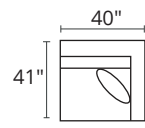

S1261 VALENTINA

POPULAR CONFIGURATIONS

-35L / -15 / -35R

-82L / -35R

-35L / -15 / -10 / -10 / -82R

DIMENSIONS

Seat Depth: 22"

Seat Height: 21"

Arm Height: 24"

Height: 31"

Total Height: 34"

 23" Toss Pillow

 17"x21" Toss Pillow

COLLECTION PIECES

-35LFX SOFA

-35RFX SOFA

-10XXX ARMLESS CHAIR

-15XXX CORNER UNIT

-82LFX CHAISE

-82RFX CHAISE

-04LFX CHAIR

-04RFX CHAIR

-70XXX ESTATE SOFA

-30XXX SOFA

-01XXX ARM CHAIR

-02XXX OTTOMAN

All dimensions are approximate

AVAILABLE IN 200+ FABRICS