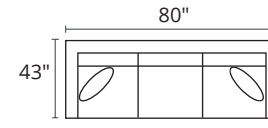

S1261 VALENTINA

POPULAR CONFIGURATIONS

-35L / -15 / -35R

-82L / -35R

-35L / -15 / -10 / -10 / -82R

DIMENSIONS

Seat Depth: 22"

Seat Height: 21"

Arm Height: 24"

Height: 31"

Total Height: 34"

 23" Toss Pillow

 17"x21" Toss Pillow

COLLECTION PIECES

-35LFX SOFA

-35RFX SOFA

-10XXX ARMLESS CHAIR

-15XXX CORNER UNIT

-82LFX CHAISE

-82RFX CHAISE

-04LFX CHAIR

-04RFX CHAIR

-70XXX ESTATE SOFA

-30XXX SOFA

-01XXX ARM CHAIR

-02XXX OTTOMAN

All dimensions are approximate

AVAILABLE IN 200+ FABRICS