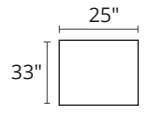

S1261 VALENTINA

POPULAR CONFIGURATIONS

-35L / -15 / -35R

-82L / -35R

-35L / -15 / -10 / -10 / -82R

DIMENSIONS

Seat Depth: 22"

Seat Height: 21"

Arm Height: 24"

Height: 31"

Total Height: 34"

 23" Toss Pillow

 17"x21" Toss Pillow

COLLECTION PIECES

-35LFX SOFA

-35RFX SOFA

-10XXX ARMLESS CHAIR

-15XXX CORNER UNIT

-82LFX CHAISE

-82RFX CHAISE

-04LFX CHAIR

-04RFX CHAIR

-70XXX ESTATE SOFA

-30XXX SOFA

-01XXX ARM CHAIR

-02XXX OTTOMAN

All dimensions are approximate

AVAILABLE IN 200+ FABRICS