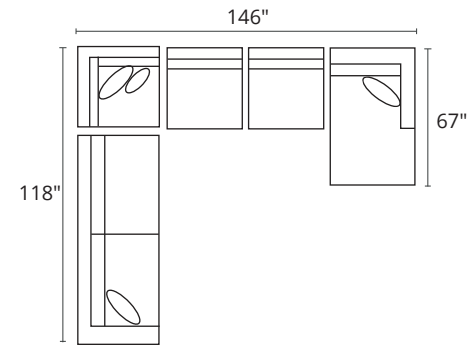

S1261 VALENTINA

POPULAR CONFIGURATIONS

-35L / -15 / -35R

-82L / -35R

-35L / -15 / -10 / -10 / -82R

DIMENSIONS

Seat Depth: 22"

Seat Height: 21"

Arm Height: 24"

Height: 31"

Total Height: 34"

 23" Toss Pillow

 17"x21" Toss Pillow

COLLECTION PIECES

-35LFX SOFA

-35RFX SOFA

-01XXX ARM CHAIR

-02XXX OTTOMAN

All dimensions are approximate

AVAILABLE IN 200+ FABRICS