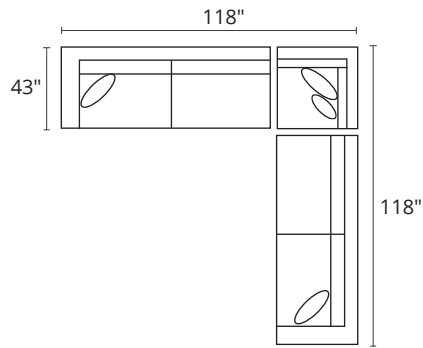

S1261 VALENTINA

POPULAR CONFIGURATIONS

-35L / -15 / -35R

-82L / -35R

-35L / -15 / -10 / -10 / -82R

DIMENSIONS

Seat Depth: 22"

Seat Height: 21"

Arm Height: 24"

Height: 31"

Total Height: 34"

 23" Toss Pillow

 17"x21" Toss Pillow

COLLECTION PIECES

-35LFX SOFA

-35RFX SOFA

-01XXX ARM CHAIR

-02XXX OTTOMAN

All dimensions are approximate

AVAILABLE IN 200+ FABRICS