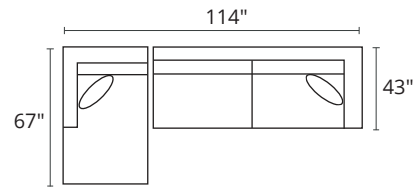

S1261 VALENTINA

POPULAR CONFIGURATIONS

-35L / -15 / -35R

-82L / -35R

-35L / -15 / -10 / -10 / -82R

DIMENSIONS

Seat Depth: 22"

Seat Height: 21"

Arm Height: 24"

Height: 31"

Total Height: 34"

 23" Toss Pillow

 17"x21" Toss Pillow

COLLECTION PIECES

-35LFX SOFA

-35RFX SOFA