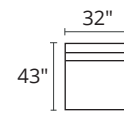

S1261 VALENTINA

POPULAR CONFIGURATIONS

-35L / -15 / -35R

-82L / -35R

-35L / -15 / -10 / -10 / -82R

DIMENSIONS

Seat Depth: 22"

Seat Height: 21"

Arm Height: 24"

Height: 31"

Total Height: 34"

 23" Toss Pillow

 17"x21" Toss Pillow

COLLECTION PIECES

-35LFX SOFA

-35RFX SOFA

-10XXX ARMLESS CHAIR

-15XXX CORNER UNIT

-82LFX CHAISE

-82RFX CHAISE

-04LFX CHAIR

-04RFX CHAIR

-70XXX ESTATE SOFA

-30XXX SOFA

-01XXX ARM CHAIR

-02XXX OTTOMAN

All dimensions are approximate

AVAILABLE IN 200+ FABRICS