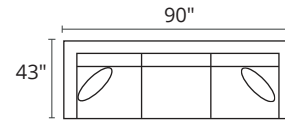

S1261 VALENTINA

POPULAR CONFIGURATIONS

-35L / -15 / -35R

-82L / -35R

-35L / -15 / -10 / -10 / -82R

DIMENSIONS

Seat Depth: 22"

Seat Height: 21"

Arm Height: 24"

Height: 31"

Total Height: 34"

 23" Toss Pillow

 17"x21" Toss Pillow

COLLECTION PIECES

-35LFX SOFA

-35RFX SOFA

-10XXX ARMLESS CHAIR

-15XXX CORNER UNIT

-82LFX CHAISE

-82RFX CHAISE

-04LFX CHAIR

-04RFX CHAIR

-70XXX ESTATE SOFA

-30XXX SOFA