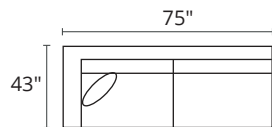

S1261 VALENTINA

POPULAR CONFIGURATIONS

-35L / -15 / -35R

-82L / -35R

-35L / -15 / -10 / -10 / -82R

DIMENSIONS

Seat Depth: 22"

Seat Height: 21"

Arm Height: 24"

Height: 31"

Total Height: 34"

 23" Toss Pillow

 17"x21" Toss Pillow

COLLECTION PIECES

-35LFX SOFA

-35RFX SOFA