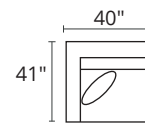

S1261 VALENTINA

POPULAR CONFIGURATIONS

-35L / -15 / -35R

-82L / -35R

-35L / -15 / -10 / -10 / -82R

DIMENSIONS

Seat Depth: 22"

Seat Height: 21"

Arm Height: 24"

Height: 31"

Total Height: 34"

 23" Toss Pillow

 17"x21" Toss Pillow

COLLECTION PIECES

-35LFX SOFA

-35RFX SOFA

-10XXX ARMLESS CHAIR

-15XXX CORNER UNIT

-82LFX CHAISE

-82RFX CHAISE

-04LFX CHAIR

-04RFX CHAIR

-70XXX ESTATE SOFA

-30XXX SOFA

-01XXX ARM CHAIR

-02XXX OTTOMAN

All dimensions are approximate

AVAILABLE IN 200+ FABRICS