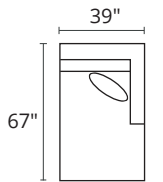

S1261 VALENTINA

POPULAR CONFIGURATIONS

-35L / -15 / -35R

-82L / -35R

-35L / -15 / -10 / -10 / -82R

DIMENSIONS

Seat Depth: 22"

Seat Height: 21"

Arm Height: 24"

Height: 31"

Total Height: 34"

 23" Toss Pillow

 17"x21" Toss Pillow

COLLECTION PIECES

-35LFX SOFA

-35RFX SOFA

-10XXX ARMLESS CHAIR

-15XXX CORNER UNIT

-82LFX CHAISE

-82RFX CHAISE

-04LFX CHAIR

-04RFX CHAIR

-70XXX ESTATE SOFA

-30XXX SOFA

-01XXX ARM CHAIR

-02XXX OTTOMAN

All dimensions are approximate

AVAILABLE IN 200+ FABRICS