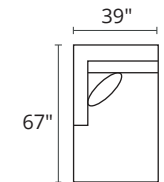

-82LFX CHAISE