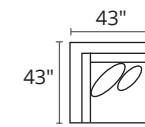

-15XXX CORNER UNIT