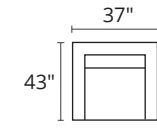

S1261 VALENTINA

POPULAR CONFIGURATIONS

-35L / -15 / -35R

-82L / -35R

-35L / -15 / -10 / -10 / -82R

DIMENSIONS

Seat Depth: 22"

Seat Height: 21"

Arm Height: 24"

Height: 31"

Total Height: 34"

 23" Toss Pillow

 17"x21" Toss Pillow

COLLECTION PIECES

-35LFX SOFA

-35RFX SOFA

-10XXX ARMLESS CHAIR

-15XXX CORNER UNIT

-82LFX CHAISE

-82RFX CHAISE

-04LFX CHAIR

-04RFX CHAIR

-70XXX ESTATE SOFA

-30XXX SOFA

-01XXX ARM CHAIR

-02XXX OTTOMAN

All dimensions are approximate

AVAILABLE IN 200+ FABRICS