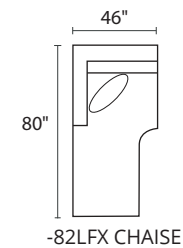

S1275 SALDANA

POPULAR CONFIGURATIONS

-35L / -82R

-82L / -10 / -04R

-04L / -10 / -15 / -10 / -04R

-35L / -15 / -35R

-35L / -15 / -10 / -10 / -82R

-04L / -10 / -15 / -10 / -10 / -82R

DIMENSIONS

Seat Depth: 25"

Seat Height: 17"

Arm Height: 23"

Height: 28"

Overall Height: 32"

 23" Toss Pillow

COLLECTION PIECES

All dimensions are approximate

AVAILABLE IN 200+ FABRICS