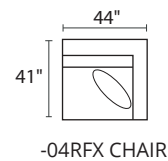

S1275 SALDANA

POPULAR CONFIGURATIONS

-35L / -82R

-82L / -10 / -04R

-04L / -10 / -15 / -10 / -04R

-35L / -15 / -35R

-35L / -15 / -10 / -10 / -82R

-04L / -10 / -15 / -10 / -10 / -82R

DIMENSIONS

Seat Depth: 25"

Seat Height: 17"

Arm Height: 23"

Height: 28"

Overall Height: 32"

 23" Toss Pillow

COLLECTION PIECES