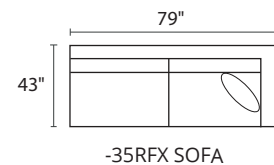

S1275 SALDANA

POPULAR CONFIGURATIONS

-35L / -82R

-82L / -10 / -04R

-04L / -10 / -15 / -10 / -04R

-35L / -15 / -35R

-35L / -15 / -10 / -10 / -82R

-04L / -10 / -15 / -10 / -10 / -82R

DIMENSIONS

Seat Depth: 25"

Seat Height: 17"

Arm Height: 23"

Height: 28"

Overall Height: 32"

 23" Toss Pillow

COLLECTION PIECES

All dimensions are approximate

AVAILABLE IN 200+ FABRICS