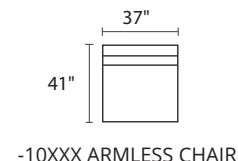

S1275 SALDANA

POPULAR CONFIGURATIONS

-35L / -82R

-82L / -10 / -04R

-04L / -10 / -15 / -10 / -04R

-35L / -15 / -35R

-35L / -15 / -10 / -10 / -82R

-04L / -10 / -15 / -10 / -10 / -82R

DIMENSIONS

Seat Depth: 25"

Seat Height: 17"

Arm Height: 23"

Height: 28"

Overall Height: 32"

 23" Toss Pillow

COLLECTION PIECES

All dimensions are approximate

AVAILABLE IN 200+ FABRICS