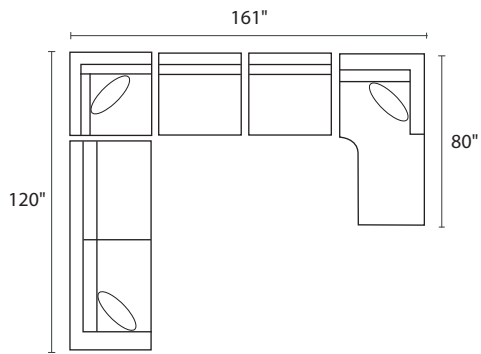

S1275 SALDANA

POPULAR CONFIGURATIONS

-35L / -82R

-82L / -10 / -04R

-04L / -10 / -15 / -10 / -04R

-35L / -15 / -35R

-35L / -15 / -10 / -10 / -82R

-04L / -10 / -15 / -10 / -10 / -82R

DIMENSIONS

Seat Depth: 25"

Seat Height: 17"

Arm Height: 23"

Height: 28"

Overall Height: 32"

 23" Toss Pillow

COLLECTION PIECES

All dimensions are approximate

AVAILABLE IN 200+ FABRICS