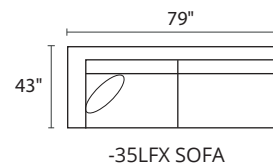

S1275 SALDANA

POPULAR CONFIGURATIONS

-35L / -82R

-82L / -10 / -04R

-04L / -10 / -15 / -10 / -04R

-35L / -15 / -35R

-35L / -15 / -10 / -10 / -82R

-04L / -10 / -15 / -10 / -10 / -82R

DIMENSIONS

Seat Depth: 25"

Seat Height: 17"

Arm Height: 23"

Height: 28"

Overall Height: 32"

 23" Toss Pillow

COLLECTION PIECES

All dimensions are approximate

AVAILABLE IN 200+ FABRICS