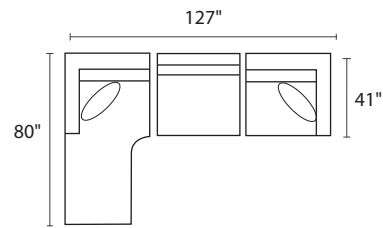

S1275 SALDANA

POPULAR CONFIGURATIONS

-35L / -82R

-82L / -10 / -04R

-04L / -10 / -15 / -10 / -04R

-35L / -15 / -35R

-35L / -15 / -10 / -10 / -82R

-04L / -10 / -15 / -10 / -10 / -82R

DIMENSIONS

Seat Depth: 25"

Seat Height: 17"

Arm Height: 23"

Height: 28"

Overall Height: 32"

 23" Toss Pillow

COLLECTION PIECES

All dimensions are approximate

AVAILABLE IN 200+ FABRICS