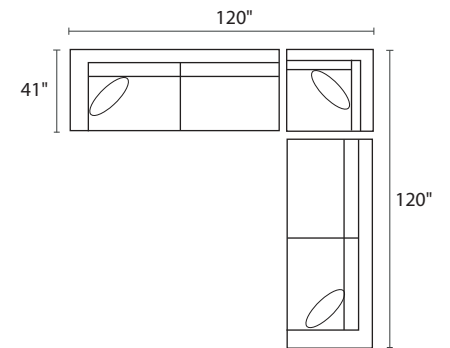

S1275 SALDANA

POPULAR CONFIGURATIONS

-35L / -82R

-82L / -10 / -04R

-04L / -10 / -15 / -10 / -04R

-35L / -15 / -35R

-35L / -15 / -10 / -10 / -82R

-04L / -10 / -15 / -10 / -10 / -82R

DIMENSIONS

Seat Depth: 25"

Seat Height: 17"

Arm Height: 23"

Height: 28"

Overall Height: 32"

 23" Toss Pillow

COLLECTION PIECES

All dimensions are approximate

AVAILABLE IN 200+ FABRICS