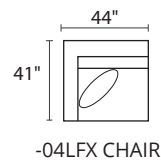

S1275 SALDANA

POPULAR CONFIGURATIONS

-35L / -82R

-82L / -10 / -04R

-04L / -10 / -15 / -10 / -04R

-35L / -15 / -35R

-35L / -15 / -10 / -10 / -82R

-04L / -10 / -15 / -10 / -10 / -82R

DIMENSIONS

Seat Depth: 25"

Seat Height: 17"

Arm Height: 23"

Height: 28"

Overall Height: 32"

 23" Toss Pillow

COLLECTION PIECES

All dimensions are approximate

AVAILABLE IN 200+ FABRICS