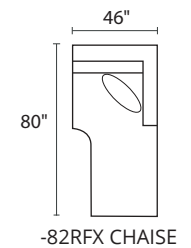

S1275 SALDANA

POPULAR CONFIGURATIONS

-35L / -82R

-82L / -10 / -04R

-04L / -10 / -15 / -10 / -04R

-35L / -15 / -35R

-35L / -15 / -10 / -10 / -82R

-04L / -10 / -15 / -10 / -10 / -82R

DIMENSIONS

Seat Depth: 25"

Seat Height: 17"

Arm Height: 23"

Height: 28"

Overall Height: 32"

 23" Toss Pillow

COLLECTION PIECES

All dimensions are approximate

AVAILABLE IN 200+ FABRICS