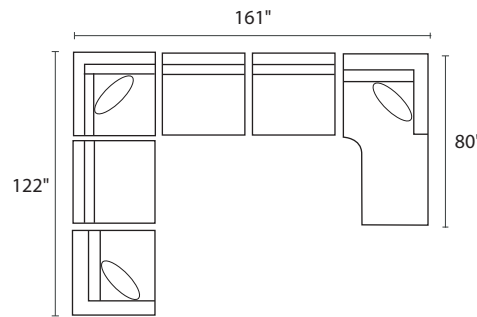

S1275 SALDANA

POPULAR CONFIGURATIONS

-35L / -82R

-82L / -10 / -04R

-04L / -10 / -15 / -10 / -04R

-35L / -15 / -35R

-35L / -15 / -10 / -10 / -82R

-04L / -10 / -15 / -10 / -10 / -82R

DIMENSIONS

Seat Depth: 25"

Seat Height: 17"

Arm Height: 23"

Height: 28"

Overall Height: 32"

 23" Toss Pillow

COLLECTION PIECES

All dimensions are approximate

AVAILABLE IN 200+ FABRICS