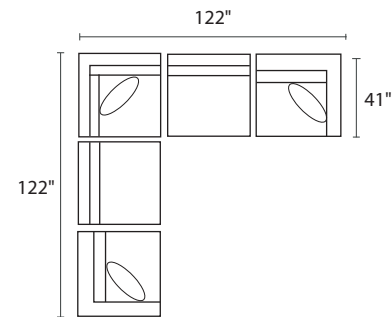

S1275 SALDANA

POPULAR CONFIGURATIONS

-35L / -82R

-82L / -10 / -04R

-04L / -10 / -15 / -10 / -04R

-35L / -15 / -35R

-35L / -15 / -10 / -10 / -82R

-04L / -10 / -15 / -10 / -10 / -82R

DIMENSIONS

Seat Depth: 25"

Seat Height: 17"

Arm Height: 23"

Height: 28"

Overall Height: 32"

 23" Toss Pillow

COLLECTION PIECES

All dimensions are approximate

AVAILABLE IN 200+ FABRICS