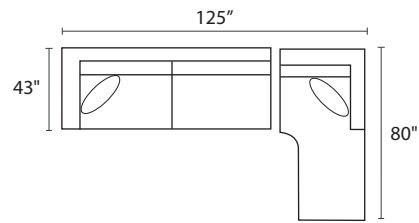

S1275 SALDANA

POPULAR CONFIGURATIONS

-35L / -82R

-82L / -10 / -04R

-04L / -10 / -15 / -10 / -04R

-35L / -15 / -35R

-35L / -15 / -10 / -10 / -82R

-04L / -10 / -15 / -10 / -10 / -82R

DIMENSIONS

Seat Depth: 25"

Seat Height: 17"

Arm Height: 23"

Height: 28"

Overall Height: 32"

 23" Toss Pillow

COLLECTION PIECES

All dimensions are approximate

AVAILABLE IN 200+ FABRICS