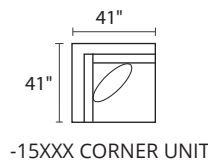

S1275 SALDANA

POPULAR CONFIGURATIONS

-35L / -82R

-82L / -10 / -04R

-04L / -10 / -15 / -10 / -04R

-35L / -15 / -35R

-35L / -15 / -10 / -10 / -82R

-04L / -10 / -15 / -10 / -10 / -82R

DIMENSIONS

Seat Depth: 25"

Seat Height: 17"

Arm Height: 23"

Height: 28"

Overall Height: 32"

 23" Toss Pillow

COLLECTION PIECES

All dimensions are approximate

AVAILABLE IN 200+ FABRICS