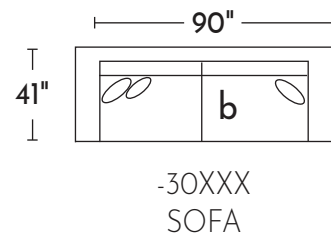

S1223 RYLAND

Your style. Your statement.

WWW.JONATHANLOUIS.COM

POPULAR CONFIGURATIONS

DIMENSIONS ARE APPROXIMATE AND SHOWN AS WIDTH X DEPTH X HEIGHT.

DIMENSIONS

Seat Depth : 28"

Seat Height: 19"

Arm Height: 20"

Frame Height: 28"

21" Toss Pillow

17" x 21" Toss Pillow

AVAILABLE IN 200+ FABRICS

JONATHAN *jl* LOUIS