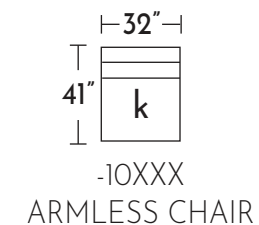

S1223 RYLAND

Your style. Your statement.

WWW.JONATHANLOUIS.COM

POPULAR CONFIGURATIONS

DIMENSIONS ARE APPROXIMATE AND SHOWN AS WIDTH X DEPTH X HEIGHT.

DIMENSIONS

Seat Depth : 28"

Seat Height: 19"

Arm Height: 20"

Frame Height: 28"

21" Toss Pillow

17" x 21" Toss Pillow

AVAILABLE IN 200+ FABRICS

JONATHAN *jl* LOUIS