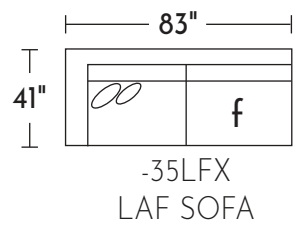

S1223 RYLAND

Your style. Your statement.

WWW.JONATHANLOUIS.COM

POPULAR CONFIGURATIONS

DIMENSIONS ARE APPROXIMATE AND SHOWN AS WIDTH X DEPTH X HEIGHT.

DIMENSIONS

Seat Depth : 28"

Seat Height: 19"

Arm Height: 20"

Frame Height: 28"

21" Toss Pillow

17" x 21" Toss Pillow

AVAILABLE IN 200+ FABRICS

JONATHAN *jl* LOUIS