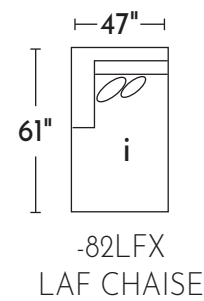

S1223 RYLAND

Your style. Your statement.

WWW.JONATHANLOUIS.COM

POPULAR CONFIGURATIONS

DIMENSIONS ARE APPROXIMATE AND SHOWN AS WIDTH X DEPTH X HEIGHT.

DIMENSIONS

Seat Depth : 28"

Seat Height: 19"

Arm Height: 20"

Frame Height: 28"

21" Toss Pillow

17" x 21" Toss Pillow

AVAILABLE IN 200+ FABRICS

JONATHAN *jl* LOUIS