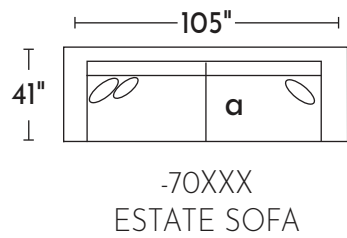

S1223 RYLAND

Your style. Your statement.

WWW.JONATHANLOUIS.COM

POPULAR CONFIGURATIONS

DIMENSIONS ARE APPROXIMATE AND SHOWN AS WIDTH X DEPTH X HEIGHT.

DIMENSIONS

Seat Depth : 28"

Seat Height: 19"

Arm Height: 20"

Frame Height: 28"

21" Toss Pillow

17" x 21" Toss Pillow

AVAILABLE IN 200+ FABRICS

JONATHAN *jl* LOUIS