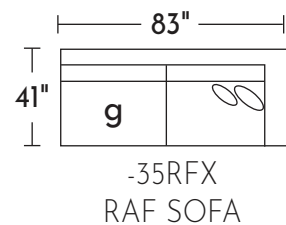

S1223 RYLAND

Your style. Your statement.

WWW.JONATHANLOUIS.COM

POPULAR CONFIGURATIONS

DIMENSIONS ARE APPROXIMATE AND SHOWN AS WIDTH X DEPTH X HEIGHT.

DIMENSIONS

Seat Depth : 28"

Seat Height: 19"

Arm Height: 20"

Frame Height: 28"

21" Toss Pillow

17" x 21" Toss Pillow

AVAILABLE IN 200+ FABRICS

JONATHAN *jl* LOUIS