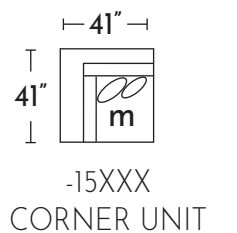

S1223 RYLAND

Your style. Your statement.

WWW.JONATHANLOUIS.COM

POPULAR CONFIGURATIONS

DIMENSIONS ARE APPROXIMATE AND SHOWN AS WIDTH X DEPTH X HEIGHT.

DIMENSIONS

Seat Depth : 28"

Seat Height: 19"

Arm Height: 20"

Frame Height: 28"

21" Toss Pillow

17" x 21" Toss Pillow

AVAILABLE IN 200+ FABRICS

JONATHAN *jl* LOUIS