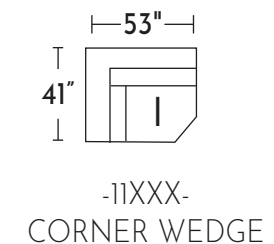

S1223 RYLAND

Your style. Your statement.

WWW.JONATHANLOUIS.COM

POPULAR CONFIGURATIONS

DIMENSIONS ARE APPROXIMATE AND SHOWN AS WIDTH X DEPTH X HEIGHT.

DIMENSIONS

Seat Depth : 28"

Seat Height: 19"

Arm Height: 20"

Frame Height: 28"

21" Toss Pillow

17" x 21" Toss Pillow

AVAILABLE IN 200+ FABRICS

JONATHAN *jl* LOUIS