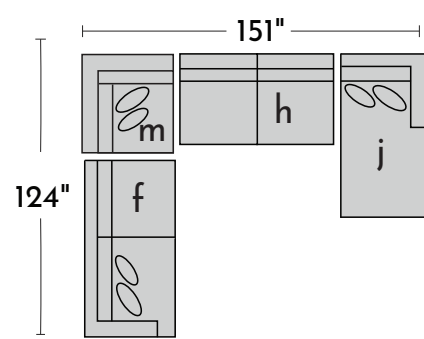

S1223 RYLAND

Your style. Your statement.

WWW.JONATHANLOUIS.COM

POPULAR CONFIGURATIONS

DIMENSIONS ARE APPROXIMATE AND SHOWN AS WIDTH X DEPTH X HEIGHT.

DIMENSIONS

Seat Depth : 28"

Seat Height: 19"

Arm Height: 20"

Frame Height: 28"

21" Toss Pillow

17" x 21" Toss Pillow

AVAILABLE IN 200+ FABRICS

JONATHAN *jl* LOUIS