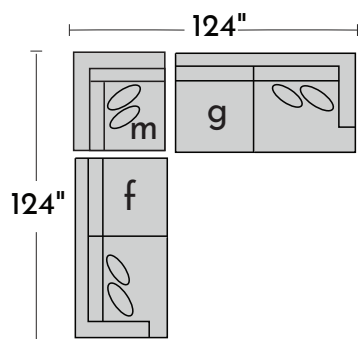

S1223 RYLAND

Your style. Your statement.

WWW.JONATHANLOUIS.COM

POPULAR CONFIGURATIONS

DIMENSIONS ARE APPROXIMATE AND SHOWN AS WIDTH X DEPTH X HEIGHT.

DIMENSIONS

Seat Depth : 28"

Seat Height: 19"

Arm Height: 20"

Frame Height: 28"

21" Toss Pillow

17" x 21" Toss Pillow

AVAILABLE IN 200+ FABRICS

JONATHAN *jl* LOUIS