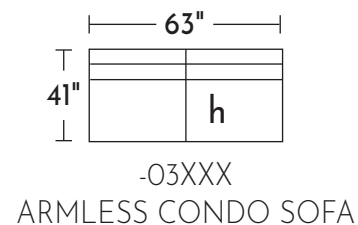

S1223 RYLAND

Your style. Your statement.

WWW.JONATHANLOUIS.COM

POPULAR CONFIGURATIONS

DIMENSIONS ARE APPROXIMATE AND SHOWN AS WIDTH X DEPTH X HEIGHT.

DIMENSIONS

Seat Depth : 28"

Seat Height: 19"

Arm Height: 20"

Frame Height: 28"

21" Toss Pillow

17" x 21" Toss Pillow

AVAILABLE IN 200+ FABRICS

JONATHAN *jl* LOUIS