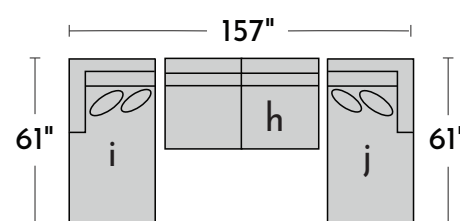

S1223 RYLAND

Your style. Your statement.

WWW.JONATHANLOUIS.COM

POPULAR CONFIGURATIONS

DIMENSIONS ARE APPROXIMATE AND SHOWN AS WIDTH X DEPTH X HEIGHT.

DIMENSIONS

Seat Depth : 28"

Seat Height: 19"

Arm Height: 20"

Frame Height: 28"

21" Toss Pillow

17" x 21" Toss Pillow

AVAILABLE IN 200+ FABRICS

JONATHAN *jl* LOUIS