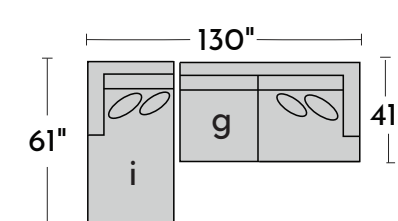

S1223 RYLAND

Your style. Your statement.

WWW.JONATHANLOUIS.COM

POPULAR CONFIGURATIONS

DIMENSIONS ARE APPROXIMATE AND SHOWN AS WIDTH X DEPTH X HEIGHT.

DIMENSIONS

Seat Depth : 28"

Seat Height: 19"

Arm Height: 20"

Frame Height: 28"

21" Toss Pillow

17" x 21" Toss Pillow

AVAILABLE IN 200+ FABRICS

JONATHAN *jl* LOUIS