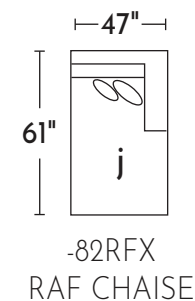

S1223 RYLAND

Your style. Your statement.

WWW.JONATHANLOUIS.COM

POPULAR CONFIGURATIONS

DIMENSIONS ARE APPROXIMATE AND SHOWN AS WIDTH X DEPTH X HEIGHT.

DIMENSIONS

Seat Depth : 28"

Seat Height: 19"

Arm Height: 20"

Frame Height: 28"

21" Toss Pillow

17" x 21" Toss Pillow

AVAILABLE IN 200+ FABRICS

JONATHAN *jl* LOUIS