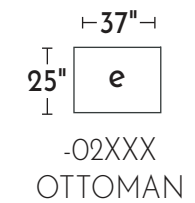

S1223 RYLAND

Your style. Your statement.

WWW.JONATHANLOUIS.COM

POPULAR CONFIGURATIONS

DIMENSIONS ARE APPROXIMATE AND SHOWN AS WIDTH X DEPTH X HEIGHT.

DIMENSIONS

Seat Depth : 28"

Seat Height: 19"

Arm Height: 20"

Frame Height: 28"

21" Toss Pillow

17" x 21" Toss Pillow

AVAILABLE IN 200+ FABRICS

JONATHAN *jl* LOUIS