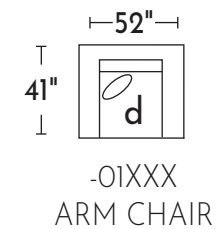

S1223 RYLAND

Your style. Your statement.

WWW.JONATHANLOUIS.COM

POPULAR CONFIGURATIONS

DIMENSIONS ARE APPROXIMATE AND SHOWN AS WIDTH X DEPTH X HEIGHT.

DIMENSIONS

Seat Depth : 28"

Seat Height: 19"

Arm Height: 20"

Frame Height: 28"

21" Toss Pillow

17" x 21" Toss Pillow

AVAILABLE IN 200+ FABRICS

JONATHAN *jl* LOUIS