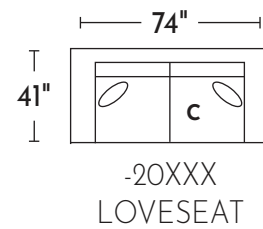

S1223 RYLAND

Your style. Your statement.

WWW.JONATHANLOUIS.COM

POPULAR CONFIGURATIONS

DIMENSIONS ARE APPROXIMATE AND SHOWN AS WIDTH X DEPTH X HEIGHT.

DIMENSIONS

Seat Depth : 28"

Seat Height: 19"

Arm Height: 20"

Frame Height: 28"

21" Toss Pillow

17" x 21" Toss Pillow

AVAILABLE IN 200+ FABRICS

JONATHAN *jl* LOUIS