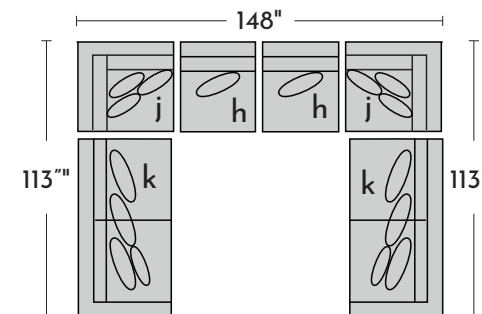

-04RFX
RAF CHAIR

-10XXX
ARMLESS CHAIR

-03XXX
ARMLESS CONDO SOFA

-15XXX
CORNER UNIT

-26LFX
LAF CONDO SOFA

-26RFX
RAF CONDO SOFA

-29XXX
CHAISE

-82LFX
LAF CHAISE

-82RFX
RAF CHAISE

POPULAR CONFIGURATIONS

DIMENSIONS ARE APPROXIMATE AND SHOWN AS WIDTH X DEPTH X HEIGHT.

DIMENSIONS

- Seat Depth: 28"
- Seat Height: 18"
- Arm Height: 25"
- Arm Width: 6"
- Leg Height: 2"
- Back Height: 25"

- 26" Toss Pillow
- 17"x21" Kidney

AVAILABLE IN 200+ FABRICS

JONATHAN  LOUIS