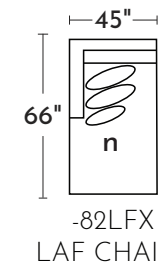

-04RFX
RAF CHAIR

-10XXX
ARMLESS CHAIR

-03XXX
ARMLESS CONDO SOFA

-15XXX
CORNER UNIT

-26LFX
LAF CONDO SOFA

-26RFX
RAF CONDO SOFA

-29XXX
CHAISE

-82LFX
LAF CHAISE

-82RFX
RAF CHAISE

POPULAR CONFIGURATIONS

DIMENSIONS ARE APPROXIMATE AND SHOWN AS WIDTH X DEPTH X HEIGHT.

DIMENSIONS

- Seat Depth: 28"
- Seat Height: 18"
- Arm Height: 25"
- Arm Width: 6"
- Leg Height: 2"
- Back Height: 25"