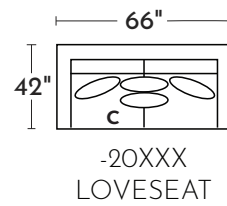

S0332 LOMBARDY

Your style. Your statement.

-90AAX / -90BBX -SOFA W/REV CHAISE
*Ships in TWO pieces

-30XXX
SOFA

-20XXX
LOVESEAT

-01XXX
ARM CHAIR

-02XXX
OTTOMAN

-04LFX
LAF CHAIR

-82RFX
RAF CHAISE

POPULAR CONFIGURATIONS

DIMENSIONS ARE APPROXIMATE AND SHOWN AS WIDTH X DEPTH X HEIGHT.

DIMENSIONS

- Seat Depth: 28"
- Seat Height: 18"
- Arm Height: 25"
- Arm Width: 6"
- Leg Height: 2"
- Back Height: 25"

- 26" Toss Pillow
- 17"x21" Kidney

AVAILABLE IN 200+ FABRICS

JONATHAN  LOUIS