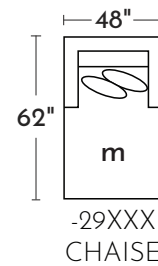

-04RFX
RAF CHAIR

-10XXX
ARMLESS CHAIR

-03XXX
ARMLESS CONDO SOFA

-15XXX
CORNER UNIT

-26LFX
LAF CONDO SOFA

-26RFX
RAF CONDO SOFA

-29XXX
CHAISE

-82LFX
LAF CHAISE

-82RFX
RAF CHAISE

POPULAR CONFIGURATIONS

DIMENSIONS ARE APPROXIMATE AND SHOWN AS WIDTH X DEPTH X HEIGHT.

DIMENSIONS

- Seat Depth: 28"
- Seat Height: 18"
- Arm Height: 25"
- Arm Width: 6"
- Leg Height: 2"
- Back Height: 25"

- 26" Toss Pillow
- 17"x21" Kidney

AVAILABLE IN 200+ FABRICS

JONATHAN  LOUIS