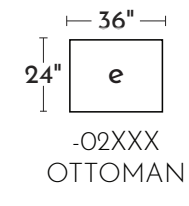

-02XXX
OTTOMAN