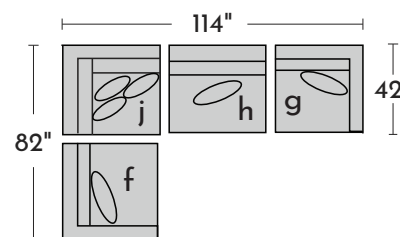

-04RFX
RAF CHAIR

-10XXX
ARMLESS CHAIR

-03XXX
ARMLESS CONDO SOFA

-15XXX
CORNER UNIT

-26LFX
LAF CONDO SOFA

-26RFX
RAF CONDO SOFA

-29XXX
CHAISE

-82LFX
LAF CHAISE

-82RFX
RAF CHAISE

POPULAR CONFIGURATIONS

DIMENSIONS ARE APPROXIMATE AND SHOWN AS WIDTH X DEPTH X HEIGHT.

DIMENSIONS

- Seat Depth: 28"
- Seat Height: 18"
- Arm Height: 25"
- Arm Width: 6"
- Leg Height: 2"
- Back Height: 25"

- 26" Toss Pillow
- 17"x21" Kidney

AVAILABLE IN 200+ FABRICS

JONATHAN  LOUIS