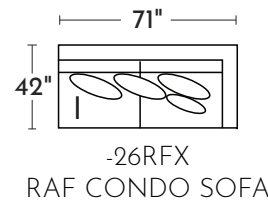

-04RFX
RAF CHAIR

-10XXX
ARMLESS CHAIR

-03XXX
ARMLESS CONDO SOFA

-15XXX
CORNER UNIT

-26LFX
LAF CONDO SOFA

-26RFX
RAF CONDO SOFA

-29XXX
CHAISE

-82LFX
LAF CHAISE

-82RFX
RAF CHAISE

POPULAR CONFIGURATIONS

DIMENSIONS ARE APPROXIMATE AND SHOWN AS WIDTH X DEPTH X HEIGHT.

DIMENSIONS

- Seat Depth: 28"
- Seat Height: 18"
- Arm Height: 25"
- Arm Width: 6"
- Leg Height: 2"
- Back Height: 25"