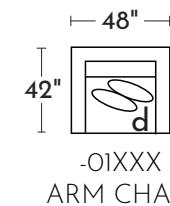

S0332 LOMBARDY

Your style. Your statement.

-90AAX / -90BBX -SOFA W/REV CHAISE
*Ships in TWO pieces

-30XXX
SOFA

-20XXX
LOVESEAT

-01XXX
ARM CHAIR

-02XXX
OTTOMAN

-04LFX
LAF CHAIR

-82RFX
RAF CHAISE

POPULAR CONFIGURATIONS

DIMENSIONS ARE APPROXIMATE AND SHOWN AS WIDTH X DEPTH X HEIGHT.

DIMENSIONS

- Seat Depth: 28"
- Seat Height: 18"
- Arm Height: 25"
- Arm Width: 6"
- Leg Height: 2"
- Back Height: 25"