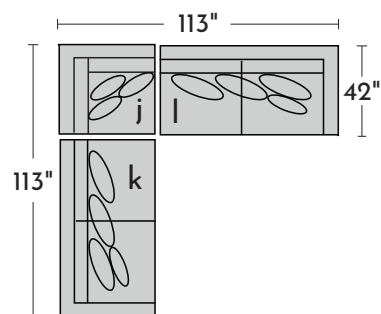

-04RFX
RAF CHAIR

-10XXX
ARMLESS CHAIR

-03XXX
ARMLESS CONDO SOFA

-15XXX
CORNER UNIT

-26LFX
LAF CONDO SOFA

-26RFX
RAF CONDO SOFA

-29XXX
CHAISE

-82LFX
LAF CHAISE

-82RFX
RAF CHAISE

POPULAR CONFIGURATIONS

DIMENSIONS ARE APPROXIMATE AND SHOWN AS WIDTH X DEPTH X HEIGHT.

DIMENSIONS

- Seat Depth: 28"
- Seat Height: 18"
- Arm Height: 25"
- Arm Width: 6"
- Leg Height: 2"
- Back Height: 25"

- 26" Toss Pillow
- 17"x21" Kidney

AVAILABLE IN 200+ FABRICS

JONATHAN  LOUIS