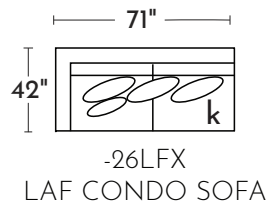

-04RFX
RAF CHAIR

-10XXX
ARMLESS CHAIR

-03XXX
ARMLESS CONDO SOFA

-15XXX
CORNER UNIT

-26LFX
LAF CONDO SOFA

-26RFX
RAF CONDO SOFA

-29XXX
CHAISE

-82LFX
LAF CHAISE

-82RFX
RAF CHAISE

POPULAR CONFIGURATIONS

DIMENSIONS ARE APPROXIMATE AND SHOWN AS WIDTH X DEPTH X HEIGHT.

DIMENSIONS

- Seat Depth: 28"
- Seat Height: 18"
- Arm Height: 25"
- Arm Width: 6"
- Leg Height: 2"
- Back Height: 25"