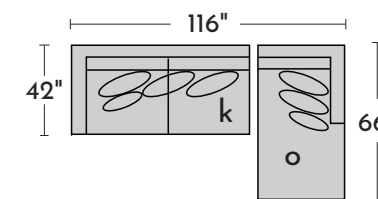

-04RFX
RAF CHAIR

-10XXX
ARMLESS CHAIR

-03XXX
ARMLESS CONDO SOFA

-15XXX
CORNER UNIT

-26LFX
LAF CONDO SOFA

-26RFX
RAF CONDO SOFA

-29XXX
CHAISE

-82LFX
LAF CHAISE

-82RFX
RAF CHAISE

POPULAR CONFIGURATIONS

DIMENSIONS ARE APPROXIMATE AND SHOWN AS WIDTH X DEPTH X HEIGHT.

DIMENSIONS

- Seat Depth: 28"
- Seat Height: 18"
- Arm Height: 25"
- Arm Width: 6"
- Leg Height: 2"
- Back Height: 25"