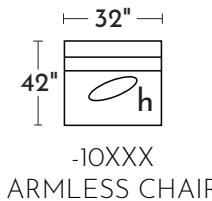

-10XXX
ARMLESS CHAIR