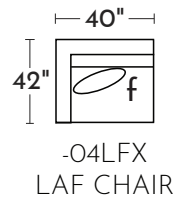

S0332 LOMBARDY

Your style. Your statement.

-90AAX / -90BBX -SOFA W/REV CHAISE
*Ships in TWO pieces

-30XXX
SOFA

-20XXX
LOVESEAT

-01XXX
ARM CHAIR

-02XXX
OTTOMAN

-04LFX
LAF CHAIR

-82RFX
RAF CHAISE

POPULAR CONFIGURATIONS

DIMENSIONS ARE APPROXIMATE AND SHOWN AS WIDTH X DEPTH X HEIGHT.

DIMENSIONS

- Seat Depth: 28"
- Seat Height: 18"
- Arm Height: 25"
- Arm Width: 6"
- Leg Height: 2"
- Back Height: 25"