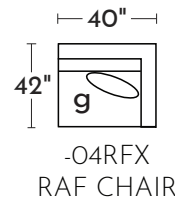

S0332 LOMBARDY

Your style. Your statement.

-90AAX / -90BBX -SOFA W/REV CHAISE
*Ships in TWO pieces

-30XXX
SOFA

-20XXX
LOVESEAT

-01XXX
ARM CHAIR

-02XXX
OTTOMAN

-04LFX
LAF CHAIR

-82RFX
RAF CHAISE

POPULAR CONFIGURATIONS

DIMENSIONS ARE APPROXIMATE AND SHOWN AS WIDTH X DEPTH X HEIGHT.

DIMENSIONS

- Seat Depth: 28"
- Seat Height: 18"
- Arm Height: 25"
- Arm Width: 6"
- Leg Height: 2"
- Back Height: 25"