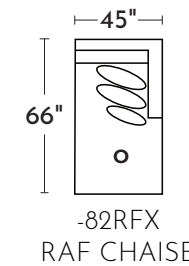

-04RFX
RAF CHAIR

-10XXX
ARMLESS CHAIR

-03XXX
ARMLESS CONDO SOFA

-15XXX
CORNER UNIT

-26LFX
LAF CONDO SOFA

-26RFX
RAF CONDO SOFA

-29XXX
CHAISE

-82LFX
LAF CHAISE

-82RFX
RAF CHAISE

POPULAR CONFIGURATIONS

DIMENSIONS ARE APPROXIMATE AND SHOWN AS WIDTH X DEPTH X HEIGHT.

DIMENSIONS

- Seat Depth: 28"
- Seat Height: 18"
- Arm Height: 25"
- Arm Width: 6"
- Leg Height: 2"
- Back Height: 25"

- 26" Toss Pillow
- 17"x21" Kidney

AVAILABLE IN 200+ FABRICS

JONATHAN  LOUIS