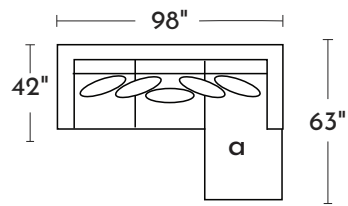

S0332 LOMBARDY

Your style. Your statement.

-90AAX / -90BBX -SOFA W/REV CHAISE
*Ships in TWO pieces