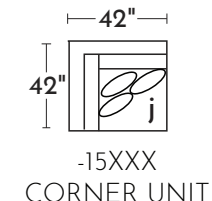

-15XXX
CORNER UNIT