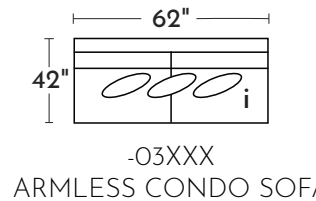

-03XXX
ARMLESS CONDO SOFA