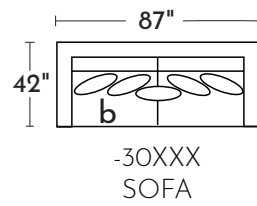

S0332 LOMBARDY

Your style. Your statement.

-90AAX / -90BBX -SOFA W/REV CHAISE
*Ships in TWO pieces

-30XXX
SOFA

-20XXX
LOVESEAT

-01XXX
ARM CHAIR

-02XXX
OTTOMAN

-04LFX
LAF CHAIR

-82RFX
RAF CHAISE

POPULAR CONFIGURATIONS

DIMENSIONS ARE APPROXIMATE AND SHOWN AS WIDTH X DEPTH X HEIGHT.

DIMENSIONS

- Seat Depth: 28"
- Seat Height: 18"
- Arm Height: 25"
- Arm Width: 6"
- Leg Height: 2"
- Back Height: 25"

- 26" Toss Pillow
- 17"x21" Kidney

AVAILABLE IN 200+ FABRICS

JONATHAN  LOUIS