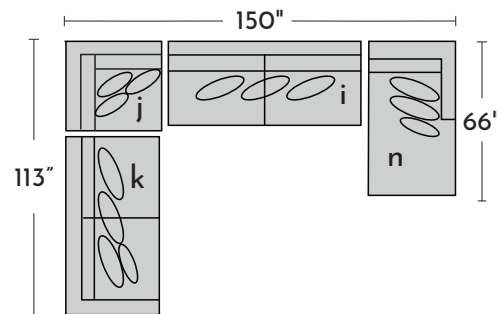

-04RFX
RAF CHAIR

-10XXX
ARMLESS CHAIR

-03XXX
ARMLESS CONDO SOFA

-15XXX
CORNER UNIT

-26LFX
LAF CONDO SOFA

-26RFX
RAF CONDO SOFA

-29XXX
CHAISE

-82LFX
LAF CHAISE

-82RFX
RAF CHAISE

POPULAR CONFIGURATIONS

DIMENSIONS ARE APPROXIMATE AND SHOWN AS WIDTH X DEPTH X HEIGHT.

DIMENSIONS

- Seat Depth: 28"
- Seat Height: 18"
- Arm Height: 25"
- Arm Width: 6"
- Leg Height: 2"
- Back Height: 25"

- 26" Toss Pillow
- 17"x21" Kidney

AVAILABLE IN 200+ FABRICS

JONATHAN  LOUIS