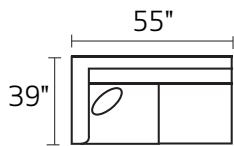

# S0137 LEO

-30XXX SOFA

-20XXX LOVESEAT

-01XXX ARM CHAIR

-02XXX OTTOMAN

-25LFX LAF LOVESEAT

-25RFX RAF LOVESEAT

-35LFX LAF SOFA

-35RFX RAF SOFA

-82LFX LAF CHAISE

-82RFX RAF CHAISE

-28LFX LAF ARMLESS CHAISE

-28RFX RAF ARMLESS CHAISE

-35L/-82R

-82L/-35R

-25L/-82R

-82L/-25R

-28L/-25R

-35L/-28R

\* DIMENSIONS ARE APPROXIMATE