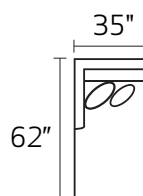

# S0137 LEO

-30XXX SOFA

-20XXX LOVESEAT

-01XXX ARM CHAIR

-02XXX OTTOMAN

-25LFX LAF LOVESEAT

-25RFX RAF LOVESEAT

-35LFX LAF SOFA

-35RFX RAF SOFA

-82LFX LAF CHAISE

-82RFX RAF CHAISE

-28LFX LAF ARMLESS CHAISE

-28RFX RAF ARMLESS CHAISE

-35L/-82R

-82L/-35R

-25L/-82R

-82L/-25R

-28L/-25R

-35L/-28R

\* DIMENSIONS ARE APPROXIMATE