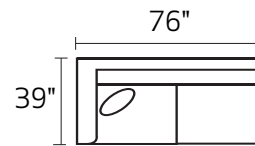

# S0137 LEO

-30XXX SOFA

-20XXX LOVESEAT

-01XXX ARM CHAIR

-02XXX OTTOMAN

-25LFX LAF LOVESEAT

-25RFX RAF LOVESEAT

-35LFX LAF SOFA

-35RFX RAF SOFA

-82LFX LAF CHAISE

-82RFX RAF CHAISE

-28LFX LAF ARMLESS CHAISE

-28RFX RAF ARMLESS CHAISE

-35L/-82R

-82L/-35R

-25L/-82R

-82L/-25R

-28L/-25R

-35L/-28R

\* DIMENSIONS ARE APPROXIMATE