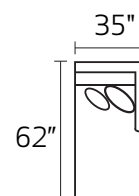

# S0137 LEO

-30XXX SOFA

-20XXX LOVESEAT

-01XXX ARM CHAIR

-02XXX OTTOMAN

-25LFX LAF LOVESEAT

-25RFX RAF LOVESEAT

-35LFX LAF SOFA

-35RFX RAF SOFA

-82LFX LAF CHAISE

-82RFX RAF CHAISE

-28LFX LAF ARMLESS CHAISE

-28RFX RAF ARMLESS CHAISE

-35L/-82R

-82L/-35R

-25L/-82R

-82L/-25R

-28L/-25R

-35L/-28R

\* DIMENSIONS ARE APPROXIMATE