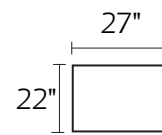

# S0137 LEO

-30XXX SOFA

-20XXX LOVESEAT

-01XXX ARM CHAIR

-02XXX OTTOMAN

-25LFX LAF LOVESEAT

-25RFX RAF LOVESEAT

-35LFX LAF SOFA

-35RFX RAF SOFA

-82LFX LAF CHAISE

-82RFX RAF CHAISE

-28LFX LAF ARMLESS CHAISE

-28RFX RAF ARMLESS CHAISE

-35L/-82R

-82L/-35R

-25L/-82R

-82L/-25R

-28L/-25R

-35L/-28R

\* DIMENSIONS ARE APPROXIMATE