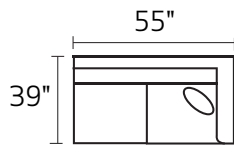

# S0137 LEO

-30XXX SOFA

-20XXX LOVESEAT

-01XXX ARM CHAIR

-02XXX OTTOMAN

-25LFX LAF LOVESEAT

-25RFX RAF LOVESEAT

-35LFX LAF SOFA

-35RFX RAF SOFA

-82LFX LAF CHAISE

-82RFX RAF CHAISE

-28LFX LAF ARMLESS CHAISE

-28RFX RAF ARMLESS CHAISE

-35L/-82R

-82L/-35R

-25L/-82R

-82L/-25R

-28L/-25R

-35L/-28R

\* DIMENSIONS ARE APPROXIMATE