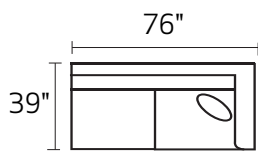

# S0137 LEO

-30XXX SOFA

-20XXX LOVESEAT

-01XXX ARM CHAIR

-02XXX OTTOMAN

-25LFX LAF LOVESEAT

-25RFX RAF LOVESEAT

-35LFX LAF SOFA

-35RFX RAF SOFA

-82LFX LAF CHAISE

-82RFX RAF CHAISE

-28LFX LAF ARMLESS CHAISE

-28RFX RAF ARMLESS CHAISE

-35L/-82R

-82L/-35R

-25L/-82R

-82L/-25R

-28L/-25R

-35L/-28R

\* DIMENSIONS ARE APPROXIMATE