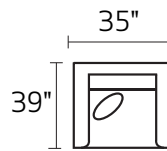

# S0137 LEO

-30XXX SOFA

-20XXX LOVESEAT

-01XXX ARM CHAIR

-02XXX OTTOMAN

-25LFX LAF LOVESEAT

-25RFX RAF LOVESEAT

-35LFX LAF SOFA

-35RFX RAF SOFA

-82LFX LAF CHAISE

-82RFX RAF CHAISE

-28LFX LAF ARMLESS CHAISE

-28RFX RAF ARMLESS CHAISE

-35L/-82R

-82L/-35R

-25L/-82R

-82L/-25R

-28L/-25R

-35L/-28R

\* DIMENSIONS ARE APPROXIMATE