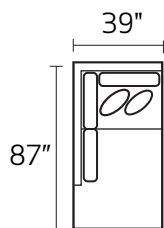

# S0137 LEO

-30XXX SOFA

-20XXX LOVESEAT

-01XXX ARM CHAIR

-02XXX OTTOMAN

-25LFX LAF LOVESEAT

-25RFX RAF LOVESEAT

-35LFX LAF SOFA

-35RFX RAF SOFA

-82LFX LAF CHAISE

-82RFX RAF CHAISE

-28LFX LAF ARMLESS CHAISE

-28RFX RAF ARMLESS CHAISE

-35L/-82R

-82L/-35R

-25L/-82R

-82L/-25R

-28L/-25R

-35L/-28R

\* DIMENSIONS ARE APPROXIMATE