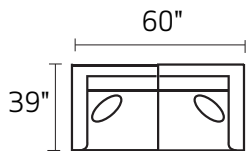

# S0137 LEO

-30XXX SOFA

-20XXX LOVESEAT

-01XXX ARM CHAIR

-02XXX OTTOMAN

-25LFX LAF LOVESEAT

-25RFX RAF LOVESEAT

-35LFX LAF SOFA

-35RFX RAF SOFA

-82LFX LAF CHAISE

-82RFX RAF CHAISE

-28LFX LAF ARMLESS CHAISE

-28RFX RAF ARMLESS CHAISE

-35L/-82R

-82L/-35R

-25L/-82R

-82L/-25R

-28L/-25R

-35L/-28R

\* DIMENSIONS ARE APPROXIMATE