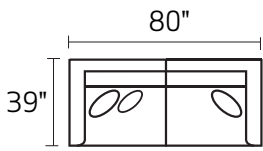

# S0137 LEO

-30XXX SOFA

-20XXX LOVESEAT

-01XXX ARM CHAIR

-02XXX OTTOMAN

-25LFX LAF LOVESEAT

-25RFX RAF LOVESEAT

-35LFX LAF SOFA

-35RFX RAF SOFA

-82LFX LAF CHAISE

-82RFX RAF CHAISE

-28LFX LAF ARMLESS CHAISE

-28RFX RAF ARMLESS CHAISE

-35L/-82R

-82L/-35R

-25L/-82R

-82L/-25R

-28L/-25R

-35L/-28R

\* DIMENSIONS ARE APPROXIMATE